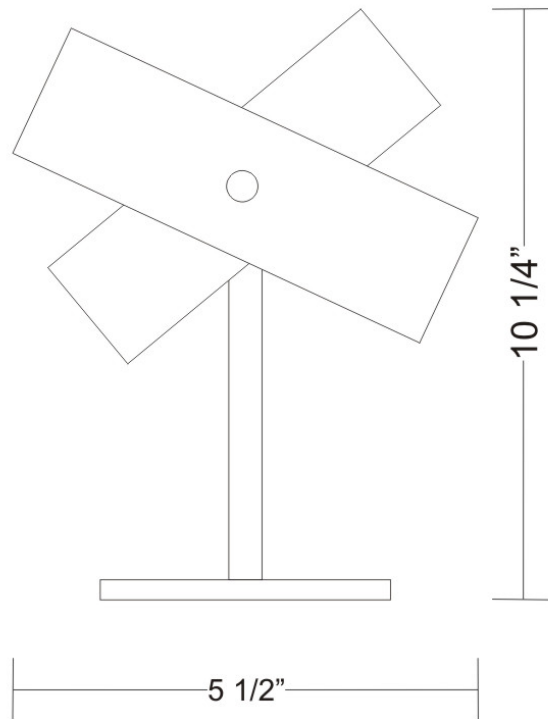

PROJECT	_____
TYPE	_____
NOTES	_____
QUANTITY	_____
DATE	_____

TOURBILLON PORTABLE

D84114

GENERAL

Series: Tourbillon
Brand: Panzeri
Division: Design
Mounting Type: Portable
Mounting Location: Table
Subcategory: Table

PHYSICAL

Diameter (mm): 140
Diameter (in): 5.5
Height (mm): 260
Height (in): 10 1/4
Weight (kg): 2.72
Weight (lbs): 6
Diffuser: White & Orange Blown Glass
Fixture Material: Metal

ELECTRICAL

Number of Lamps: 1
Lamp Type: LED Retrofit / Halogen
Lamp Shape: T4
Bulb Included: Bulb Not Included
Total Output Wattage (W): 6 / 35
Max. Wattage Per Lamp (W): 6 / 35
Lamp Base: G9
Input Voltage (V): 120

LED

OPTICAL

RATINGS AND CERTIFICATIONS

Certified By: CSA Certified to UL and CSA Standards
IP rating: IP20