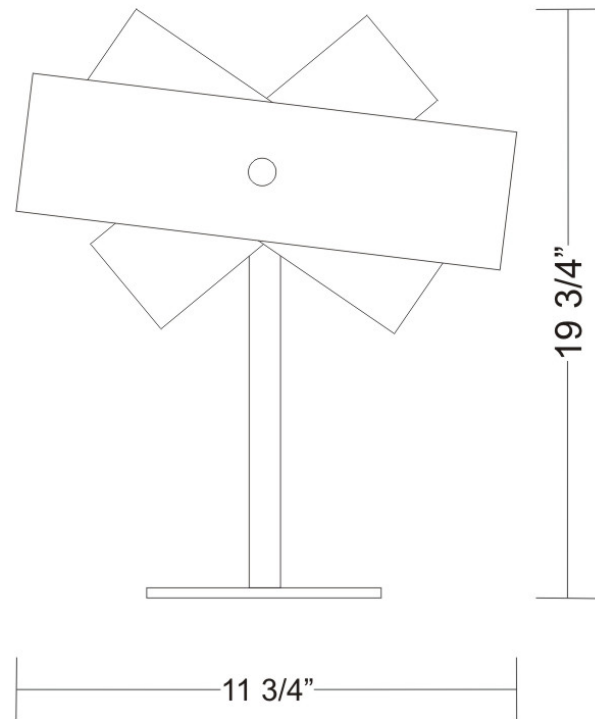

PROJECT	_____
TYPE	_____
NOTES	_____
QUANTITY	_____
DATE	_____

TOURBILLON PORTABLE

D84117

GENERAL

Series: Tourbillon
Brand: Panzeri
Division: Design
Mounting Type: Portable
Mounting Location: Table
Subcategory: Table

PHYSICAL

Diameter (mm): 298
Diameter (in): 11.75
Height (mm): 502
Height (in): 19 ³/₄
Diffuser: White & Black Blown Glass
Fixture Material: Metal

ELECTRICAL

Number of Lamps: 1
Lamp Type: LED Retrofit
Lamp Shape: G25
Bulb Included: Bulb Not Included
Total Output Wattage (W): 18
Max. Wattage Per Lamp (W): 18
Lamp Base: E26
Dimming: Non-Dimmable
Input Voltage (V): 120

LED

OPTICAL

RATINGS AND CERTIFICATIONS

Certified By: CSA Certified to UL and CSA Standards
IP rating: IP20