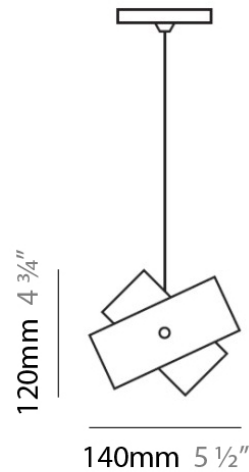

TOURBILLON SUSPENSION

D81101

GENERAL

Series: Tourbillon
Brand: Panzeri
Division: Design
Mounting Type: Suspension
Mounting Location: Ceiling
Subcategory: Pendant

PHYSICAL

Shape: Abstract
Diameter (mm): 140
Diameter (in): 5 1/2
Height (mm): 120
Height (in): 4 3/4
Max. Overall Height (mm): 2120
Max. Overall Height (in): 83 1/16
Light Distribution: Omnidirectional
Weight (kg): 0.5
Weight (lbs): 1
Diffuser: White & Black Glass
Fixture Finish: NIC
Fixture Material: Metal

ELECTRICAL

Number of Lamps: 1
Lamp Type: LED Retrofit
Lamp Shape: T4
Bulb Included: Bulb Not Included
Total Output Wattage (W): 3
Max. Wattage Per Lamp (W): 3
Lamp Base: G9
Input Voltage (V): 120

LED

OPTICAL

RATINGS AND CERTIFICATIONS

Certified By: CSA Certified to UL and CSA Standards
IP rating: IP20

PROJECT
TYPE
NOTES
QUANTITY
DATE