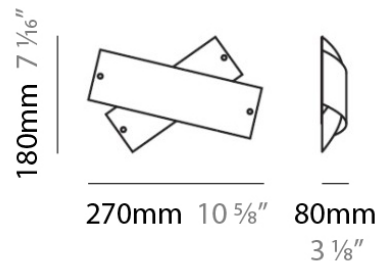

TOURBILLON SURFACE

D83095

PROJECT	
TYPE	
NOTES	
QUANTITY	
DATE	

GENERAL

Series: Tourbillon
Brand: Panzeri
Division: Design
Mounting Type: Surface
Mounting Location: Wall
Subcategory: Ambient

PHYSICAL

Shape: Abstract
Length (mm): 270
Length (in): 10 ⁵/₈
Height (mm): 180
Height (in): 7 ¹/₁₆
Extension (mm): 80
Extension (in): 3 ¹/₈
Light Distribution: Omnidirectional
Weight (kg): 1.23
Weight (lbs): 2.7
Diffuser: White & Red Blown Glass
Fixture Finish: NIC
Fixture Material: Glass / Aluminum

ELECTRICAL

Number of Lamps: 1
Lamp Type: LED Retrofit
Lamp Shape: T3
Bulb Included: Bulb Not Included
Total Output Wattage (W): 15
Max. Wattage Per Lamp (W): 15
Lamp Base: RSC
Input Voltage (V): 120

LED

OPTICAL

RATINGS AND CERTIFICATIONS

Certified By: CSA Certified to UL and CSA Standards
IP rating: IP20